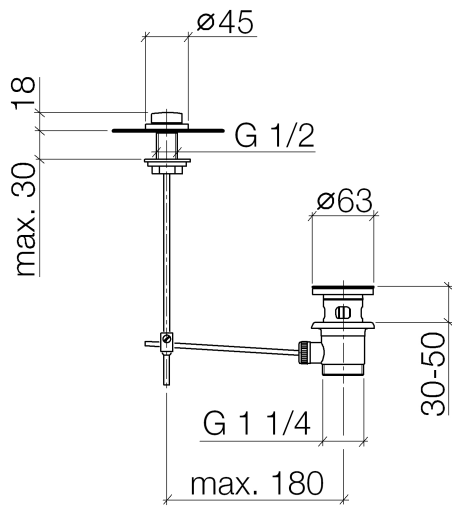

Basin Waste with knob for deck mounting 1 1/4" - Brushed Bronze

IMO

10 200 970

Fits: IMO, LULU, MADISON, MEM, TARA,
CL.1, LISSÉ, VAIA, META, CYO

	Brushed Bronze	10 200 970-42
	Chrome	10 200 970-00
	Brushed Platinum	10 200 970-06
	Platinum	10 200 970-08
	Durabronze (23kt Gold)	10 200 970-09
	Dark Chrome	10 200 970-19
	Light Gold	10 200 970-26
	Brushed Light Gold	10 200 970-27
	Brushed Durabronze (23kt Gold)	10 200 970-28
	Matte Black	10 200 970-33
	Brushed Champagne (22kt Gold)	10 200 970-46
	Champagne (22kt Gold)	10 200 970-47
	Brushed Chrome	10 200 970-93
	Brushed Dark Platinum	10 200 970-99

Basin Waste with knob for deck mounting 1 1/4" - Brushed Bronze

IMO

10 200 970

Only suitable for basins with an overflow.

10 200 970

10 200 970

Parts for other finishes can be found here: [Chrome](#)

Spare parts list

No.	Item Number	Name	Quantity used	Delivery time
1	09 21 33 001-42	handle	1	60
2	09 14 10 007 90	seal	2	2
3	09 31 09 004-42	pull-rod	1	60
4	09 18 40 022-42	sleeve	1	60
5	09 14 10 095 90	seal	1	2
6	09 14 05 012 90	seal	1	2
7	09 14 40 001 90	seal	1	60
8	09 23 10 010 90	nut	1	2
9	90 11 01 001 00-42	pop-up waste	1	30