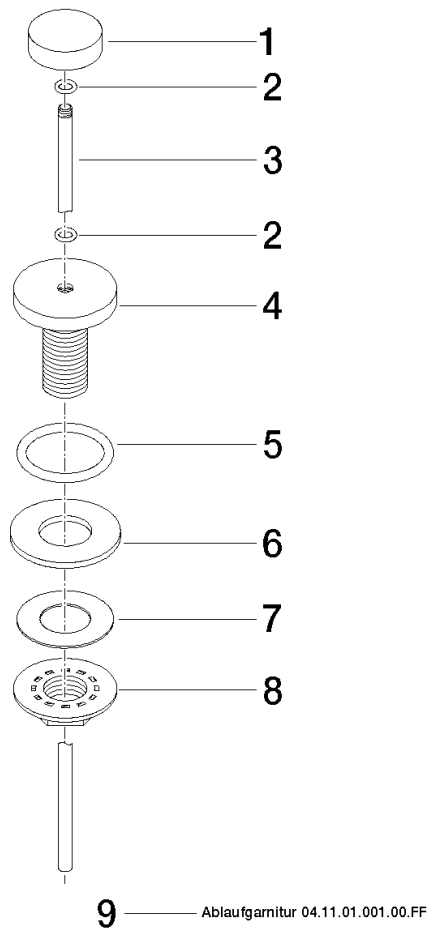

Basin Waste with knob for deck mounting 1 1/4" - Brushed Bronze

IMO

10 200 970

Fits: IMO, LULU, MADISON, MEM, TARA,
CL.1, LISSÉ, VAIA, META, CYO

	Brushed Bronze	10 200 970-42
	Chrome	10 200 970-00
	Brushed Platinum	10 200 970-06
	Platinum	10 200 970-08
	Durabronze (23kt Gold)	10 200 970-09
	Dark Chrome	10 200 970-19
	Light Gold	10 200 970-26
	Brushed Light Gold	10 200 970-27
	Brushed Durabronze (23kt Gold)	10 200 970-28
	Matte Black	10 200 970-33
	Brushed Champagne (22kt Gold)	10 200 970-46
	Champagne (22kt Gold)	10 200 970-47
	Brushed Chrome	10 200 970-93
	Brushed Dark Platinum	10 200 970-99

Basin Waste with knob for deck mounting 1 1/4" - Brushed Bronze

IMO

10 200 970

Only suitable for basins with an overflow.

10 200 970

10 200 970

Parts for other finishes can be found here: [Chrome](#)

Spare parts list

No.	Item Number	Name	Quantity used	Delivery time
1	09 21 33 001-42	handle	1	60
2	09 14 10 007 90	seal	2	2
3	09 31 09 004-42	pull-rod	1	60
4	09 18 40 022-42	sleeve	1	60
5	09 14 10 095 90	seal	1	2
6	09 14 05 012 90	seal	1	2
7	09 14 40 001 90	seal	1	60
8	09 23 10 010 90	nut	1	2
9	90 11 01 001 00-42	pop-up waste	1	30